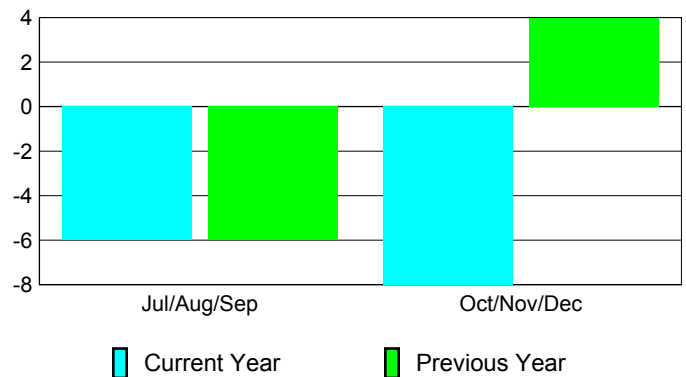

Comparison of Membership Gain/Loss

Current Year Compared to the Previous Year