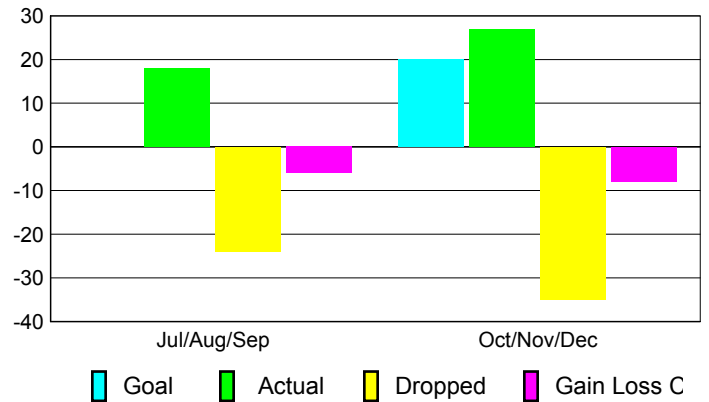

Membership Results 2010-2011

Goal, New, Dropped, Gain/Loss